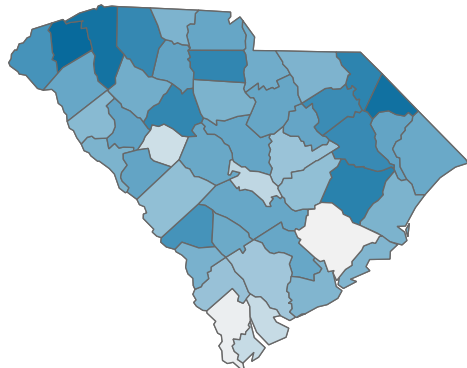

# COVID-19 in South Carolina

As of 11:59 PM on 7/20/2021

**Cases**

**605,590**

**Select Date Range & County to Filter Page Values**  
Non-Null Values Only

COUNTY

All

**Past 2 weeks Confirmed**

**4,230**

Rate of COVID-19 Cases per 10,000 population, by County  
County Displayed: **South Carolina** | Dates Displayed: 3/4/2020 to 7/20/2021  
[Use County Filter Above to View ZIP Code Counts](#)

**Find your ZIP**

All

Reported COVID-19 Cases, by Week of Report  
County Displayed: **South Carolina** | Dates Displayed: 3/4/2020 to 7/20/2021

County Displayed: **South Carolina** | Dates Displayed: 3/4/2020 to 7/20/2021  
**Note: Data is suppressed for fewer than 5 cases**