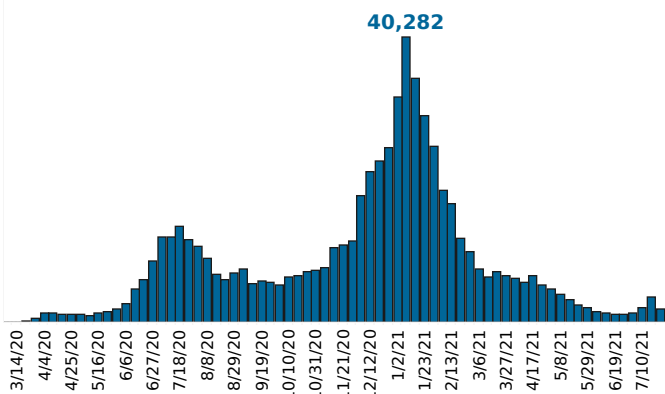

# COVID-19 in South Carolina

As of 11:59 PM on 7/20/2021

**Cases**

**605,590**

**Select Date Range & County to Filter Page Values**  
Non-Null Values Only

COUNTY

All

**Past 2 weeks Confirmed**

**4,230**

Rate of COVID-19 Cases per 10,000 population, by County  
County Displayed: **South Carolina** | Dates Displayed: 3/4/2020 to 7/20/2021  
[Use County Filter Above to View ZIP Code Counts](#)

**Find your ZIP**

All

Reported COVID-19 Cases, by Week of Report  
County Displayed: **South Carolina** | Dates Displayed: 3/4/2020 to 7/20/2021

County Displayed: **South Carolina** | Dates Displayed: 3/4/2020 to 7/20/2021  
**Note: Data is suppressed for fewer than 5 cases**